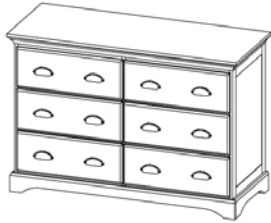

CA-120

1 Drawer Night Stand
w: 20.5" d: 20" h: 24"

CA-B127/3

1 Drawer Bookcase
w: 26.5" d: 20" h: 60"

CA-343

3 Drawer Chest
w: 43" d: 20" h: 34"

CA-538

5 Drawer Chest
w: 37.5" d: 20" h: 52"

CA-650

6 Drawer Dresser
w: 49.75" d: 20" h: 34"

CA-M4131

Landscape Mirror
w: 41.25" d: 1.5" h: 30.75"

CA-H5141

Hutch
w: 50.75" d: 10.5" h: 41.25"

BEDC-54RAIL/CB75

Double Bed Conversion Kit
(Plywood Rails and Wooden Slats)