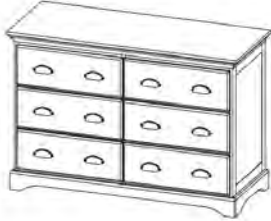

CA-120

1 Drawer Night Stand
w: 20.5" d: 20" h: 24"

CA-B127/3

1 Drawer Bookcase
w: 26.5" d: 20" h: 60"

CA-343

3 Drawer Chest
w: 43" d: 20" h: 34"

CA-538

5 Drawer Chest
w: 37.5" d: 20" h: 52"

CA-650

6 Drawer Dresser
w: 49.75" d: 20" h: 34"

CA-M4131

Landscape Mirror
w: 41.25" d: 1.5" h: 30.75"

CA-H5141

Hutch
w: 50.75" d: 10.5" h: 41.25"

BEDC-54RAIL/CB75

Double Bed Conversion Kit
(Plywood Rails and Wooden Slats)