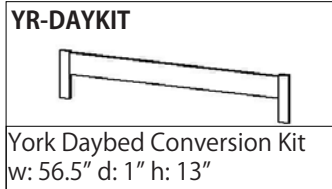

YR-DAYKIT
York Daybed Conversion Kit
w: 56.5" d: 1" h: 13"