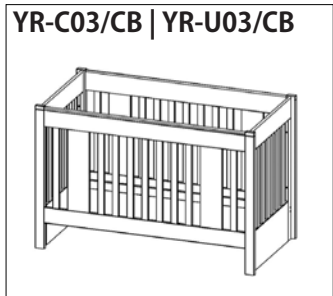

w: 51.25"
d: 20.75"
h: 6.5"

CHTRAY/SM

Small, flat change tray (with pad)

w: 35"
d: 17.25"
h: 3.75"

Sold Separately

GW-DAYKIT

Greenwich daybed conversion kit

w: 58.75"
d: 1.75"
h: 35"

Shown in White

Sold Separately

YR-DAYKIT

York daybed conversion kit

w: 56.5"
d: 1"
h: 13"

Sold Separately

BEDC-54RAIL/CB75

Double bed conversion kit (plywood rails and wooden slats)

Sleep soundly knowing that your baby is sleeping safe.

YR-C03/CB | YR-U03/CB
York Convertible Crib
w: 56" d: 29.5" h: 36" f: 36"

GW-C03/CB | GW-U03/CB
Greenwich Static Crib
w: 56" d: 29.5" h: 36" f: 36"