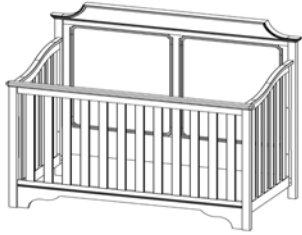

Flat change tray
(with pad)

w: 35"
d: 17.25"
h: 3.75"

Shown in Espresso

MA-DAYKIT

Madison daybed
conversion kit

w: 56.5"
d: 1"
h: 35"

Sold Separately

Shown in Espresso

BEDC-54RAIL/CB75

Double bed conversion kit
(plywood rails and wooden slats)

h: 6"
d: 75"

Sold Separately

Shown in Espresso

WE BELIEVE BABY FURNITURE SHOULD BE SAFE. THE QUESTION IS, WHAT IS SAFE?

All coatings and stains used by Kidz Decoeur are formulated very carefully in accordance with the "Consumer Product Safety Improvement Act of 2008" and contain NO lead, phtalates, antimony, arsenic, cadmium or mercury.

Sleep soundly knowing that your baby is sleeping safe.

MA-C03/CB | MA-U03/CB

Madison Crib
w: 58" d: 30.25" h: 51.5" f: 36"

MA-225

2 Drawer Night Stand
w: 25.25" d: 19" h: 25"

MA-445T2

4 Drawer Single Dresser
w: 45" d: 20" h: 33.5"